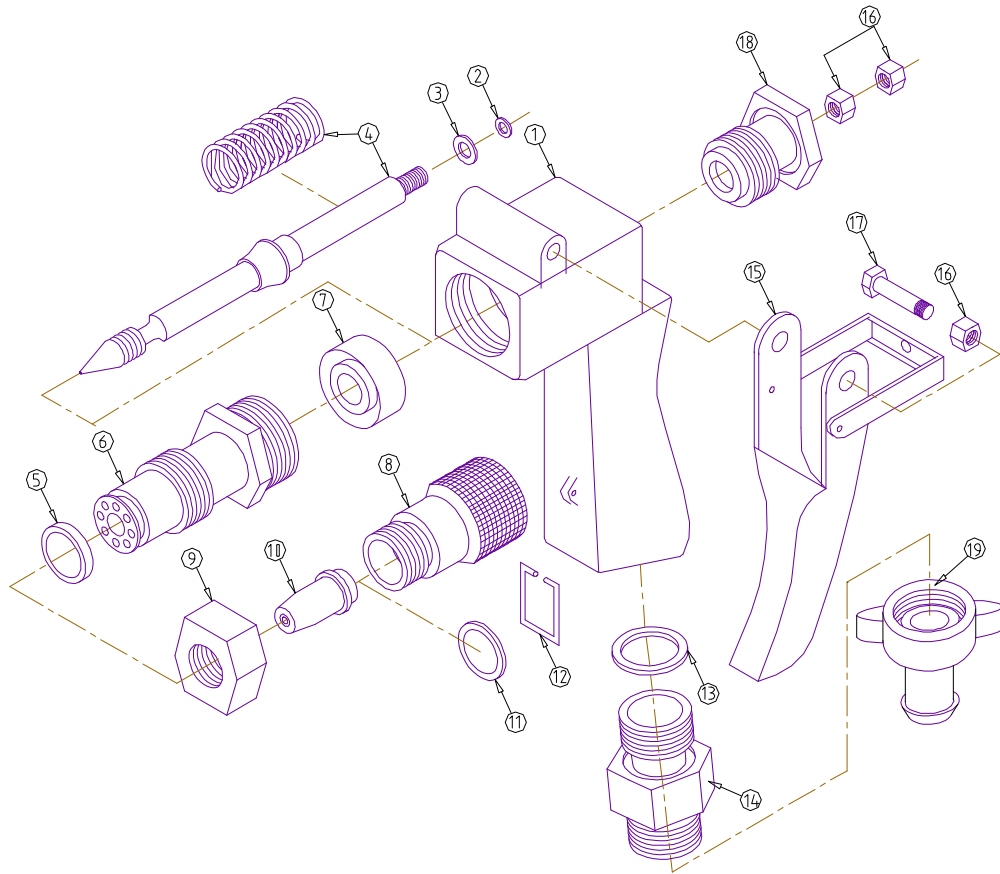

**HG2 Handgun**  
Part number #4000-3900

Item No	Part No	Description	Qty
19	6200-1640	Pipe-Fitting-Connector-Straight-10 Shank-Incl 1/2BSPF Fly Nut-Brass	1
18	4000-3920	Hand Gun-HG2-Bush-Threaded-Needle Shaft-Rear	1
17	4000-3916	Hand Gun-HG2-Bolt & Nut-Trigger	1
16	4000-3940	Hand Gun-HG2-Nut-Needle Shaft Adjust	3
15	4000-3954	Hand Gun-HG2-Trigger Assembly	1
14	4000-3922	Hand Gun-HG2-Connector-Hose to Gun-1/2BSPMx1/2BSPM	1
13	4000-3926	Hand Gun-HG2-Gasket-Washer-Swivel Connect-26x18x2-Rubber	1
12	4000-3932	Hand Gun-HG2-Lock-Trigger	1
11	4000-3948	Hand Gun-HG2-O'Ring-Nozzle Tip	1
10	4000-3938	Hand Gun-HG2-Nozzle-Tip-2.5mm	1
10	4000-3936	Hand Gun-HG2-Nozzle-Tip-2.0mm	1
10	4000-3934	Hand Gun-HG2-Nozzle-Tip-1.5mm	1
9	4000-3942	Hand Gun-HG2-Nut-Nozzle Tip Retaining	1
8	4000-3918	Hand Gun-HG2-Bushing	1
7	4000-3950	Hand Gun-HG2-Seal-Teflon	1
6	4000-3930	Hand Gun-HG2-Housing-Nozzle Adjusting	1
5	4000-3946	Hand Gun-HG2-O'Ring-Needle Shaft-Rear	1
4	4000-3952	Hand Gun-HG2-Shaft-Needle/Flow Adjusting-One Piece	1
3	4000-3924	Hand Gun-HG2-Gasket-Washer-Needle Shaft	1
2	4000-3944	Hand Gun-HG2-O'Ring-Needle Shaft	1
1	4000-3928	Hand Gun-HG2-Housing-Gun Body	1